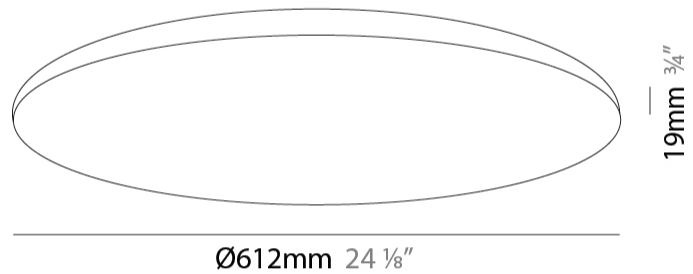

INFINITE ROUND SURFACE

A52029- -

base number   Color   Finish
                         Temperature   Options

1. To build a product code in our configurator select the specify button on the base model # product page
2. To build a manual product code on this datasheet choose from the options listed below in blue font and add the suffix to the base model #

GENERAL

Series: Infinite Round
Partner: Ivela
Division: Architectural
Installation: Surface
Product Type: Panels
Mounting Location: Ceiling
Light Distribution: Direct

PHYSICAL

Shape: Round
Diameter (mm): 612
Diameter (in): 24 1/8
Height (mm): 19
Height (in): 3/4
Diffuser: PMMA - Opal
Fixture Finish: WHI / BLK / GLD
Fixture Material: Aluminum

ELECTRICAL

Lamp Type: LED
Input Wattage (W): 38
Dimming: Tri-Mode (Non-Dimming and Phase Dimming (120Vac only) and 0-10V Dimming)
Driver Included: No
Driver Location: Remote
Driver Type: Constant Voltage - Universal
Driver Class: Class 2
Housing: ENCP 5 (ERP) ENCP 13 (SC Power)
Input Voltage (V): 120 - 277
Output Voltage (V): 24

LED

Color Temperature (°K): 2700 / 3000 / 3500 / 4000
Max. Delivered Lumen (lm): 2160 / 2250 / 2317 / 2385
Nominal Lumen (lm): 4320 / 4500 / 4634 / 4770
CRI: >93 CRI
Lamp Life (hrs): 50000

OPTICAL

RATINGS AND CERTIFICATIONS

Certified By: CSA Certified to UL and CSA Standards
IP rating: IP20

PROJECT	_____
TYPE	_____
SPECIFIER	_____
QUANTITY	_____
DATE	_____